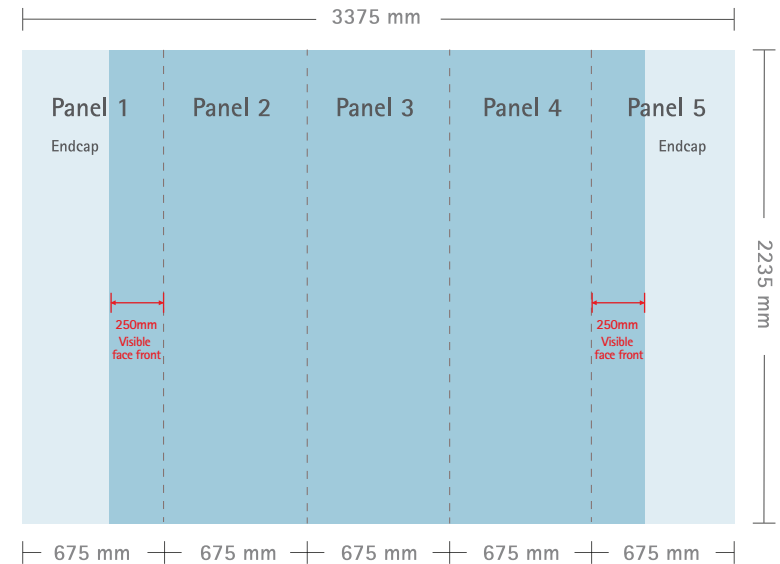

PVC POP-UP WALL (CURVED)

3x3 SINGLE SIDED POP-UP WALL

Also available in other sizes:

3x2 3375 mm x 1493 mm	4x3 4050 mm x 2235 mm
--------------------------	--------------------------

DESIGN DETAILS

Model

3x3 Single Sided Pop-Up Wall (Curve)

Frame Size

2550 mm x 2240mm

Size

3375 mm x 2235mm

Total Estimated Weight

30kg

Package Includes:

Wheeled Travel Case
Halogen Spotlights
Graphic Panels
Magnetic Bars
Collapsible Frame