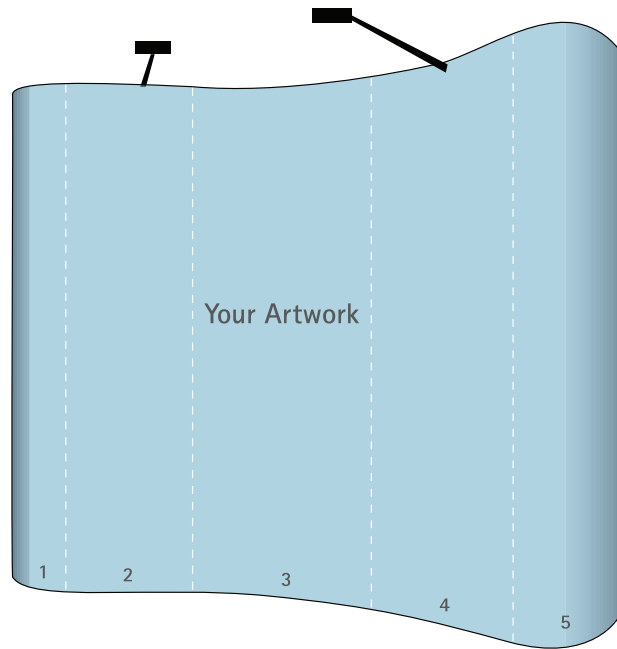

PVC POP-UP WALL (CURVED)

3x3 SINGLE SIDED POP-UP WALL

Also available in other sizes:

3x2 3375 mm x 1493 mm	4x3 4050 mm x 2235 mm
--------------------------	--------------------------

DESIGN DETAILS

Model

3x3 Single Sided Pop-Up Wall (Curve)

Frame Size

2550 mm x 2240mm

Size

3375 mm x 2235mm

Total Estimated Weight

30kg

Package Includes:

Wheeled Travel Case
Halogen Spotlights
Graphic Panels
Magnetic Bars
Collapsible Frame

Colour code: CMYK

QUICK TIP

Kwik Kopy recommends that the background image at the bottom should continue (ie. Bleed fully into the bottom and top of non-visual area). That is, the image should not stop at the non-visual area.